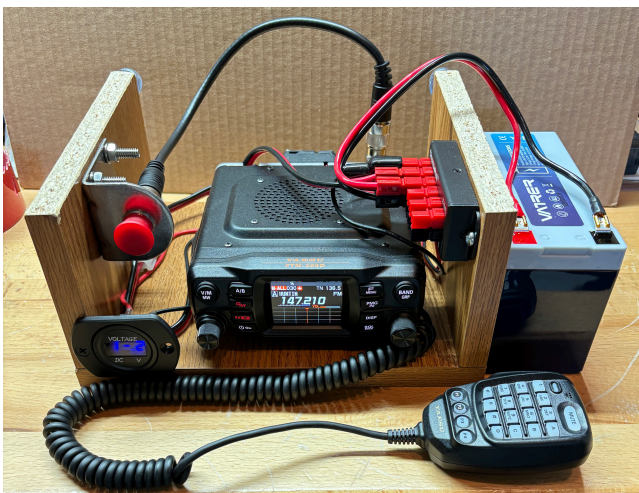

Mobile / Portable Self-Contained VHF/UHF System

Dr. John A. Allocca
WB2LUA
www.wb2lua.com
11/4/23

Introduction

This system is completely self-contained. It can be used anywhere. This system has its own battery, charger, and shoulder case. Simply put it down and connect the antenna. In a vehicle, put it on the seat and use the magnetic mount antenna on the roof or use the mobile whip antenna connected directly to the system while walking. If the mobile whip antenna is connected directly to the radio, use low power. Any combination of radio, battery, and antenna can be used. This is just one. If the RTS software is used, the display must be in dual mode.

A camera bag was chosen because it is light weight and has a shoulder strap. There are probably less expensive camera bags available. The entire system weighs 11.5 pounds including the charger, which is stored inside the case outer pocket. The cigarette light plug can be used to charge the battery from a car. An on-off switch was added for the voltmeter after the photos were taken.

Parts List

Yaesu FTM-200DR 50W C4FM-FM Dual Band Digital Transceiver

Transceiver, Mobile, Dual Band, 144/440MHz, Digital, C4FM/FM, 50W, 2 in. High-Res Full-Color Display, DTMF Microphone, USB Cable Incl., 13.8 VDC, Each
\$400

https://www.amazon.com/gp/product/B097R8TLLV/ref=ppx_yo_dt_b_asin_title_o01_s00?ie=UTF8&psc=1

VATRER POWER 12V 7AH LiFePO4 Battery Deep Cycle Lithium Battery

Built-in 12A BMS, 5000+ Cycles Rechargeable Battery