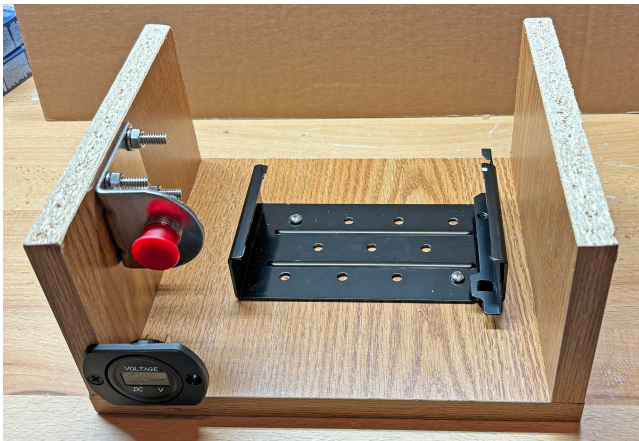

Mobile / Portable Self-Contained VHF/UHF System

Dr. John A. Allocca
WB2LUA
www.wb2lua.com
11/4/23

Introduction

This system is completely self-contained. It can be used anywhere. This system has its own battery, charger, and shoulder case. Simply put it down and connect the antenna. In a vehicle, put it on the seat and use the magnetic mount antenna on the roof or use the mobile whip antenna connected directly to the system while walking. If the mobile whip antenna is connected directly to the radio, use low power. Any combination of radio, battery, and antenna can be used. This is just one. If the RTS software is used, the display must be in dual mode.

A camera bag was chosen because it is light weight and has a shoulder strap. There are probably less expensive camera bags available. The entire system weighs 11.5 pounds including the charger, which is stored inside the case outer pocket. The cigarette light plug can be used to charge the battery from a car. An on-off switch was added for the voltmeter after the photos were taken.